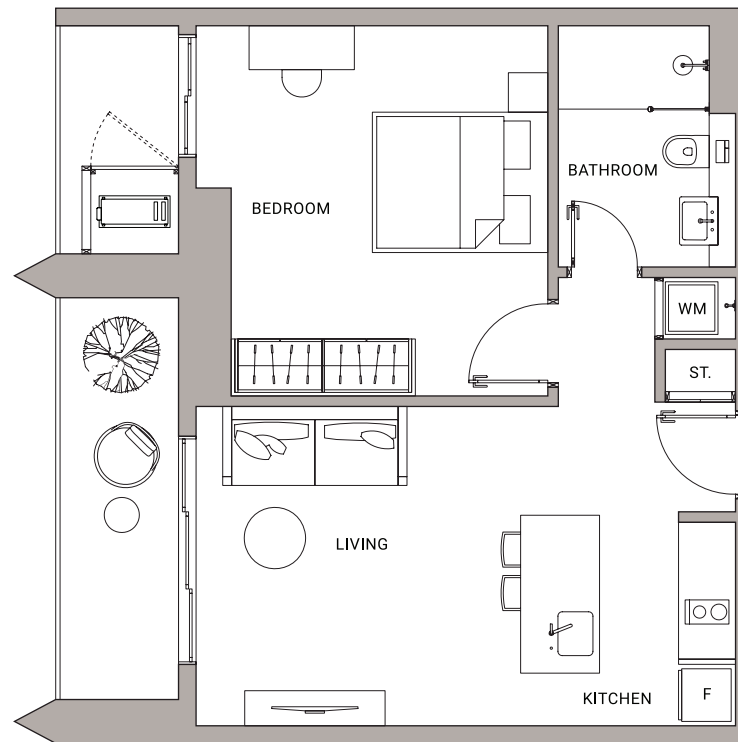

Type: 1 Bedroom A1

Floors	6F - 12AF
Net Area	63 sq.m
Bedrooms	1
Bathrooms	1
Parking Spaces	0

Floor plans shown are for approximate measurements only. Exact layout and sizes may vary. All measurements are maximum net internal areas and have been rounded to the nearest sq.m.