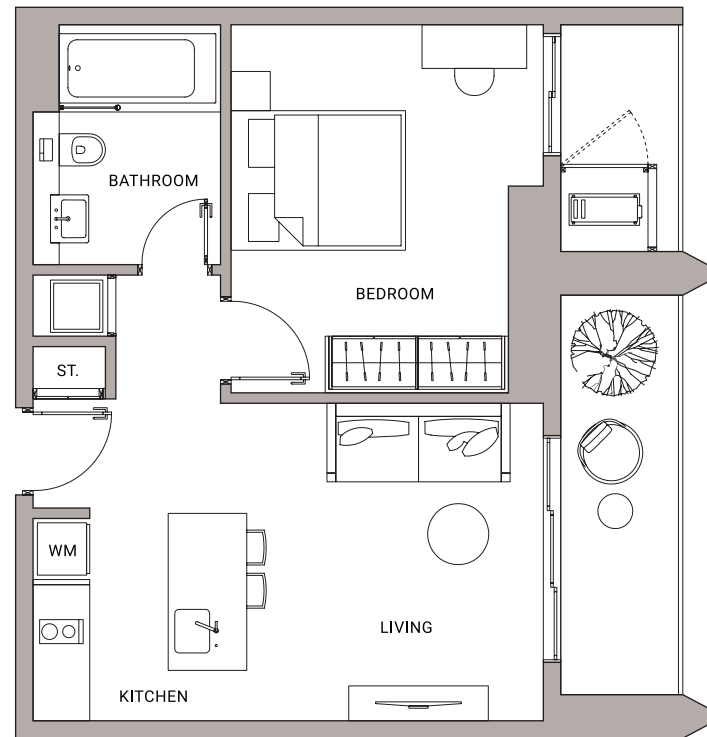

Type: 1 Bedroom A2

Floors	8F - 20F
Net Area	61 sq.m
Bedrooms	1
Bathrooms	1
Parking Spaces	0

Floor plans shown are for approximate measurements only. Exact layout and sizes may vary. All measurements are maximum net internal areas and have been rounded to the nearest sq.m.