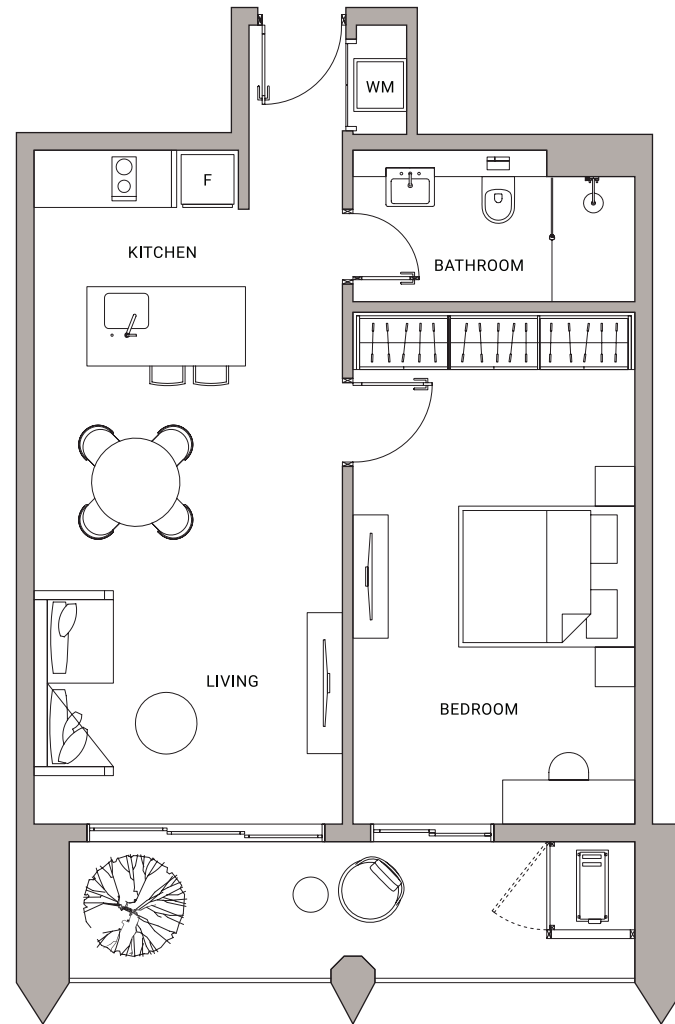

## Type: 1 Bedroom A3

Floors	8F - 20F
Net Area	69 sq.m
Bedrooms	1
Bathrooms	1
Parking Spaces	0

Floor plans shown are for approximate measurements only. Exact layout and sizes may vary. All measurements are maximum net internal areas and have been rounded to the nearest sq.m.