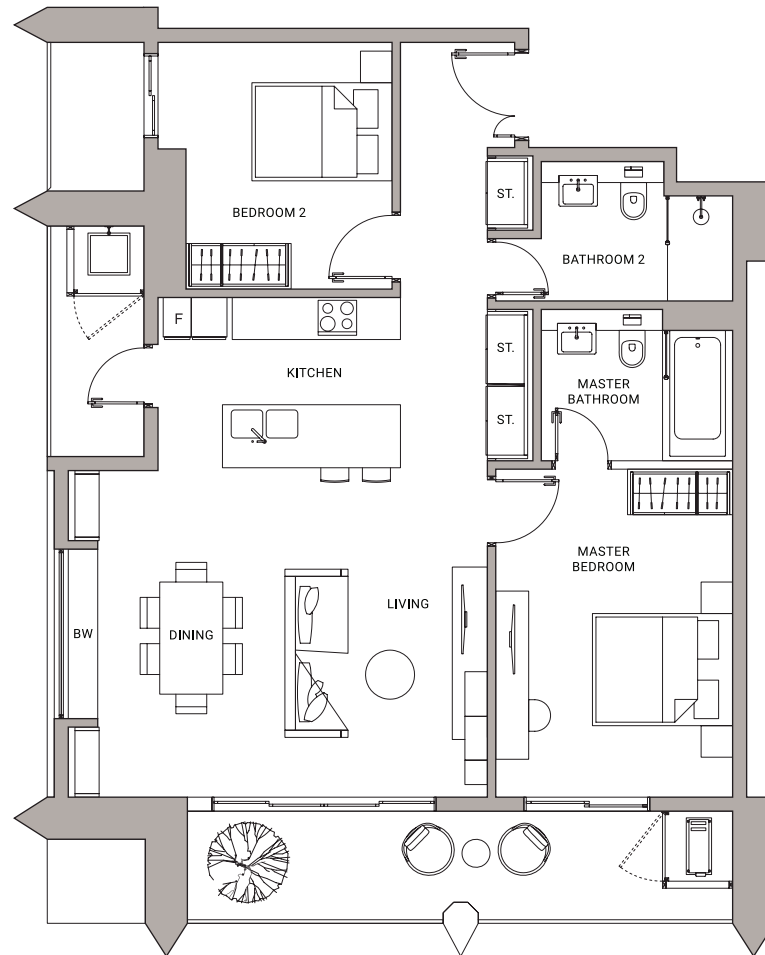

Type: 2 Bedroom B1

Floors 6F - 12AF/17F - 21F

Net Area 112 sq.m

Bedrooms 2

Bathrooms 2

Parking Spaces 1

Floor plans shown are for approximate measurements only. Exact layout and sizes may vary. All measurements are maximum net internal areas and have been rounded to the nearest sq.m.