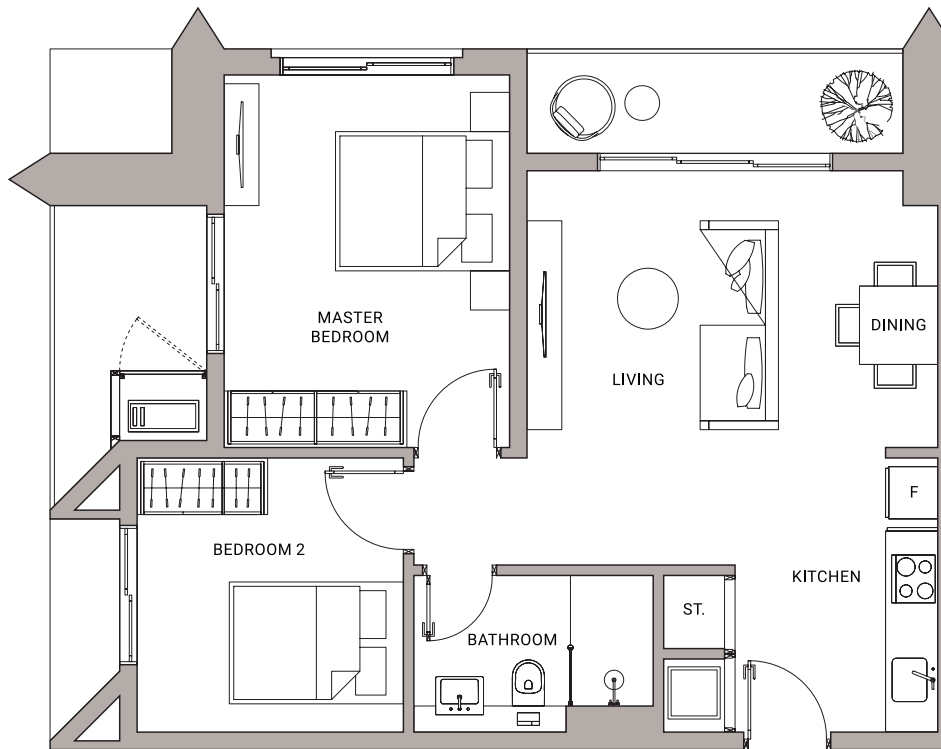

Type: 2 Bedroom B2

Floors	6F - 21F
Net Area	75 sq.m
Bedrooms	2
Bathrooms	1
Parking Spaces	1

Floor plans shown are for approximate measurements only. Exact layout and sizes may vary. All measurements are maximum net internal areas and have been rounded to the nearest sq.m.