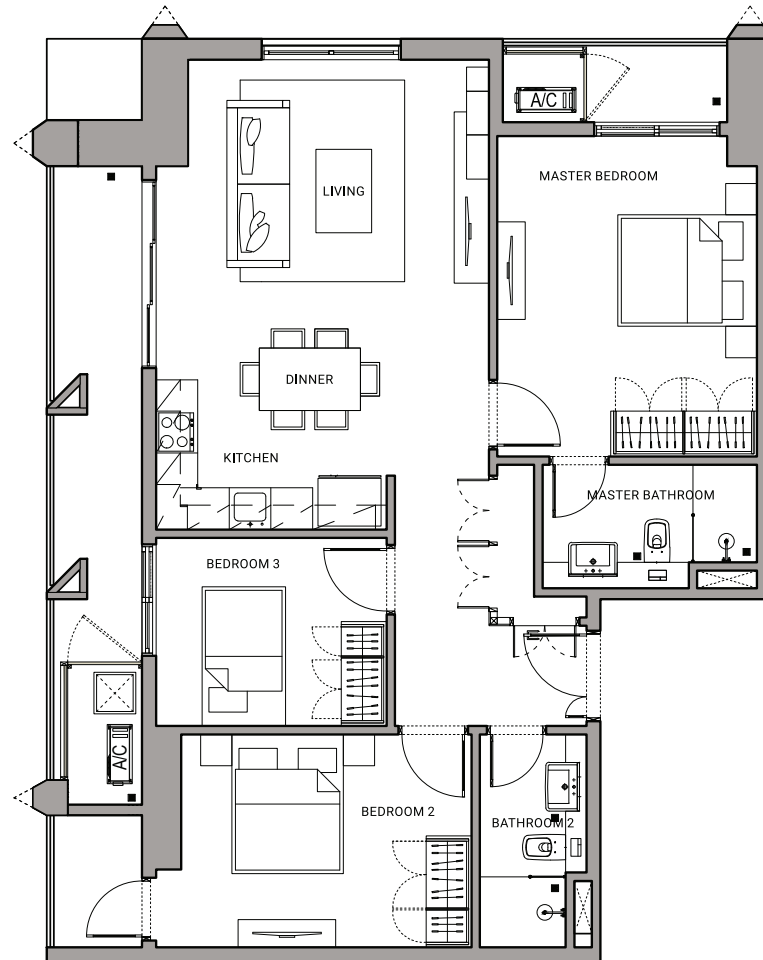

Type: 3 Bedroom C3

Floors	22F - 23AF
Net Area	119 sq.m
Bedrooms	3
Bathrooms	2
Parking Spaces	1

Floor plans shown are for approximate measurements only. Exact layout and sizes may vary. All measurements are maximum net internal areas and have been rounded to the nearest sq.m.